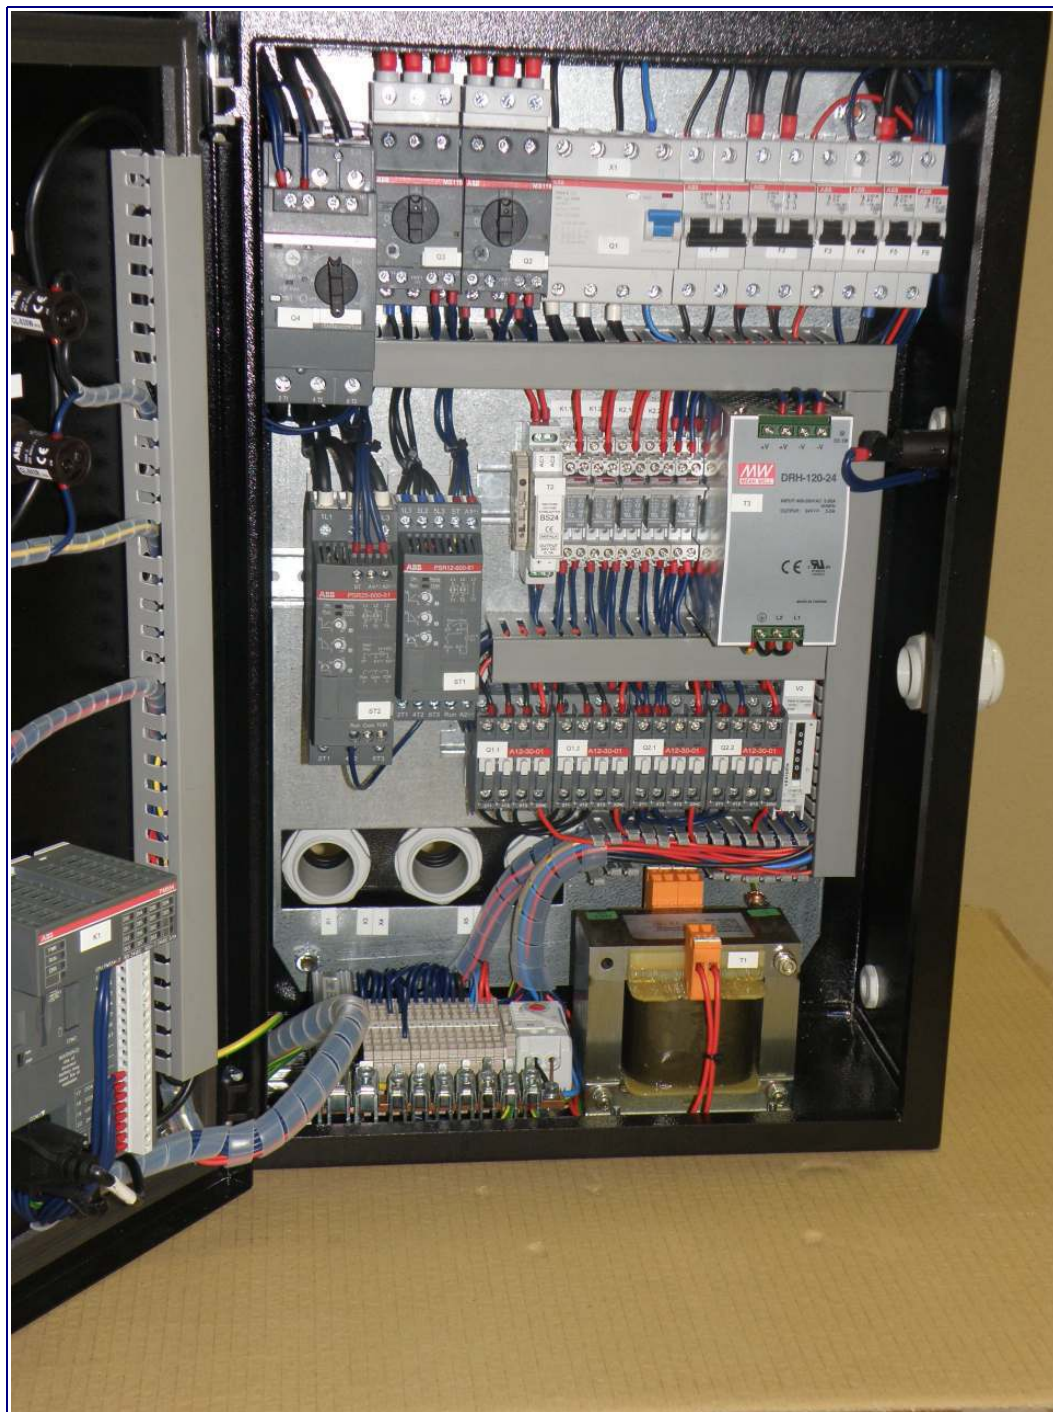

reference: *DUZTECH Sweden*

realization: *2010 / 2011*

description: *Power and control switchgears for snowmachine
(components: (ABB etc.)*

reference: *DUZTECH Sweden*

realization: *2010 / 2011*

description: *Power and control switchgears for snowmachine
(components: (ABB etc.)*